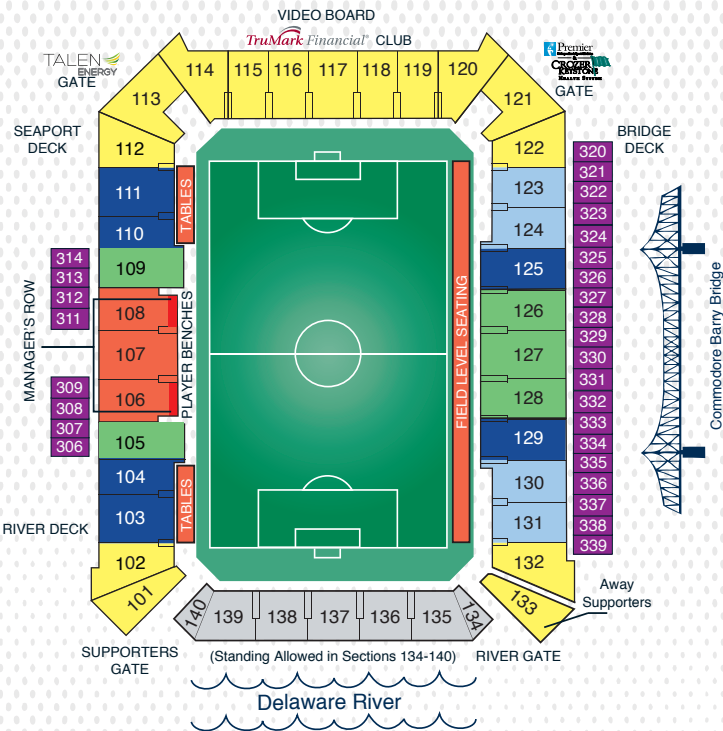

## SCHEDULE & PRICING

SATURDAY MAR 11 4:30PM	SATURDAY APR 8 7:00PM	FRIDAY APR 14 7:00PM	SATURDAY APR 22 TIME TBD	SATURDAY MAY 6 7:00PM	WEDNESDAY MAY 17 7:30PM	SATURDAY MAY 20 7:00PM	SUNDAY JUNE 18 5:00PM	SATURDAY JUNE 24 7:00PM
TIER D	TIER D	TIER B	TIER D	TIER A	TIER D	TIER C	TIER A	TIER A

### 2017 GROUP TICKET PRICES

CATEGORY	TIER A	TIER B	TIER C	TIER D
FIELD LEVEL	\$139	\$122	\$121	\$121
CLUB	\$89	\$80	\$80	\$72
GREEN	\$53	\$51	\$48	\$45
BLUE	\$42	\$39	\$39	\$38
LIGHT BLUE	\$40	\$37	\$35	\$32
YELLOW	\$26	\$25	\$23	\$22
RIVER END	\$26	\$25	\$23	\$22

## FIELD LEVEL PHOTO

Groups of 40+ Tickets

A maximum of 40 total members will get to have a Group Photo taken from down on field level by the pitch (limited spots following each home game)